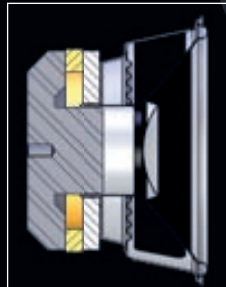

ALCYONE

The sonic event!

Cabasse

ALCYONE

Miniature Spheres only

4 inches in diameter, the new Alcyone satellites feature all the acoustical qualities of any Cabasse system: efficiency, power handling, transparency and stability of the sound stage.

Integration, orientation, satisfaction

Alcyone satellites either can be placed on a shelf, mounted on the wall, or afixed atop the optional stands. The stand hides the speaker wire which is threaded through one of the stand's rod supports. The shelf or wall-mount base is magnetic, so the speaker can be oriented in any direction for ultimate flexibility in placement.