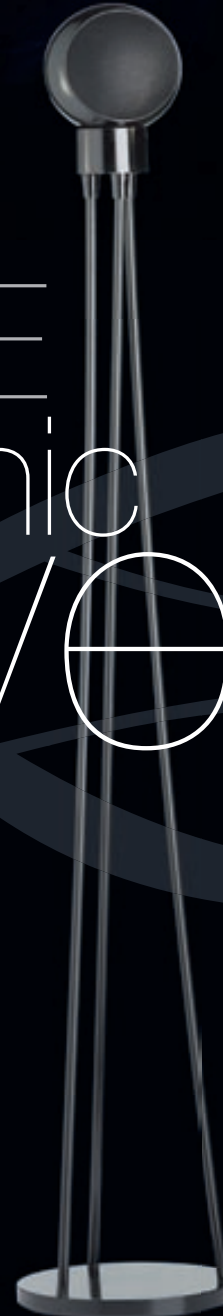

ALCYONE

T E C H N I C A L F E A T U R E S

speaker

speaker
on optional stand

Santorin 17
subwoofer

Installation	bookshelf / on wall / stand	stand	subwoofer
Way	1	1	1
Drivers	wide band 8MTR5 cellulose pulp	wide band 8MTR5 cellulose pulp	woofer 17S20 - 17 cm / 6.7 in cellulose pulp
Cross-over point	-	-	adjustable 20 - 300 Hz
Phase	-	-	adjustable 0° - 180°
Frequency response	250 - 18 000 Hz	250 - 18 000 Hz	39 - 300 Hz
Sensitivity 1 W / 1 m	91 dB	91 dB	active
Nominale impedance	8 ohms	8 ohms	active
Minimum impedance	4 ohms	4 ohms	active
Power handling	50 W	50 W	100 W
Peak power	350 W	350 W	300 W
Magnetic shielded	yes	yes	no
Dimensions (h x w x d)	Ø 99 mm / 3 7/8"	105 x 16 x 16 cm 41 1/3" x 6 1/3" x 6 1/3"	30 x 30 x 30 cm 11 13/16" x 11 13/16" x 11 13/16"
Weight	0.7 kg / 1.5 lb	3,5 kg / 8 lb	10 kg / 22 lb
Finish	black / white	stand: black	black / white

Because of technical improvements already under way in our constant search for optimum quality, Cabasse reserves the right to modify all the models presented in specification sheets, advertising materials and manuals without prior notice.

ALCYONE

The sonic event!

Cabasse

ALCYONE

Miniature Spheres only

4 inches in diameter, the new Alcyone satellites feature all the acoustical qualities of any Cabasse system: efficiency, power handling, transparency and stability of the sound stage.

Integration, orientation, satisfaction

Alcyone satellites either can be placed on a shelf, mounted on the wall, or afixed atop the optional stands. The stand hides the speaker wire which is threaded through one of the stand's rod supports. The shelf or wall-mount base is magnetic, so the speaker can be oriented in any direction for ultimate flexibility in placement.